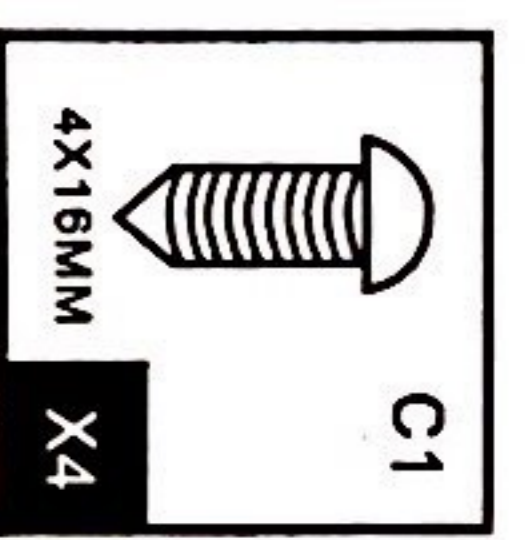

INSTRUCTION

ZGL-6008

NOTE: ALL THE FAN-STYLE SHOWER ENCLOSURE WE USE SAME INSTRUCTION BECAUSE THEY ARE SIMILAR FOR THE INSTALLMENT. WE WILL NOT CLARIFY ANY SMALL INSTALLMENT FOR THE DIFFERENT SHOWER ENCLOSURE.

1

2

3

4

9

10

7

8