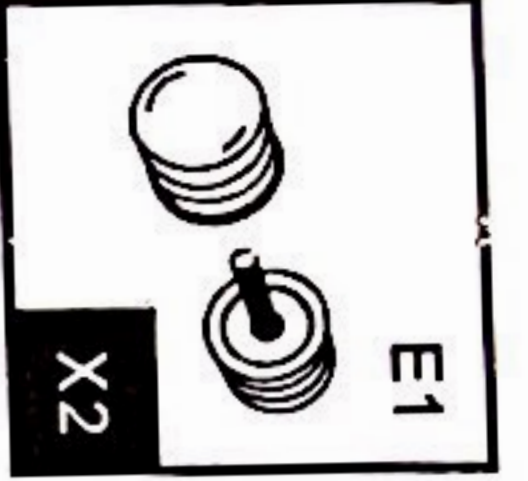

INSTRUCTION

ZGL-6008

NOTE: ALL THE FAN-STYLE SHOWER ENCLOSURE WE USE SAME INSTRUCTION BECAUSE THEY ARE SIMILAR FOR THE INSTALLMENT. WE WILL NOT CLARIFY ANY SMALL INSTALLMENT FOR THE DIFFERENT SHOWER ENCLOSURE.

1

2

3

4

9

10

7

8