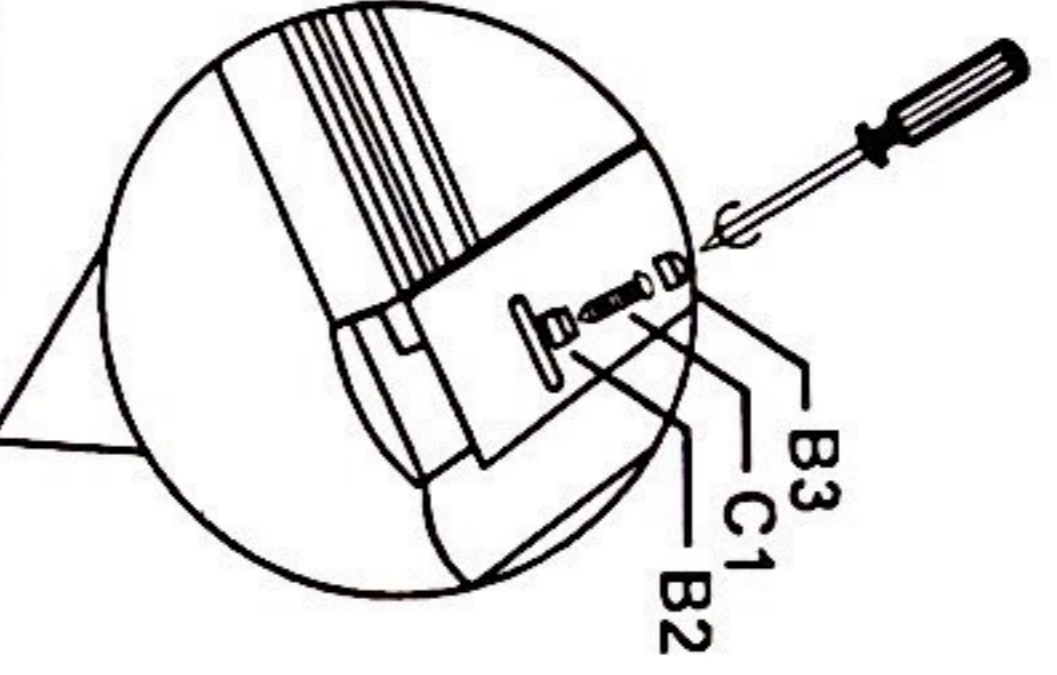

INSTRUCTION

ZGL-6008

NOTE: ALL THE FAN-STYLE SHOWER ENCLOSURE WE USE SAME INSTRUCTION BECAUSE THEY ARE SIMILAR FOR THE INSTALLMENT. WE WILL NOT CLARIFY ANY SMALL INSTALLMENT FOR THE DIFFERENT SHOWER ENCLOSURE.

1

2

3

4

9

10

7

8