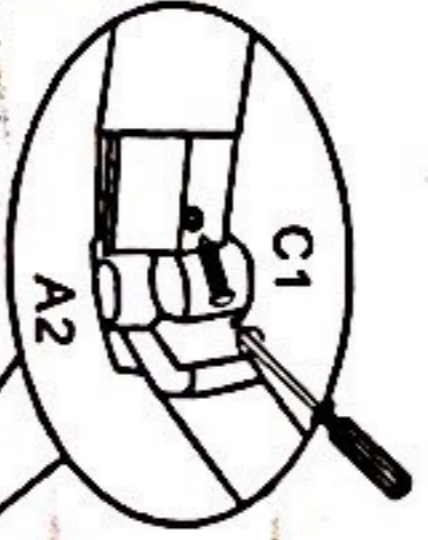

INSTRUCTION

ZGL-6008

NOTE: ALL THE FAN-STYLE SHOWER ENCLOSURE WE USE SAME INSTRUCTION BECAUSE THEY ARE SIMILAR FOR THE INSTALLMENT. WE WILL NOT CLARIFY ANY SMALL INSTALLMENT FOR THE DIFFERENT SHOWER ENCLOSURE.

1

2

3

4

9

10

7

8