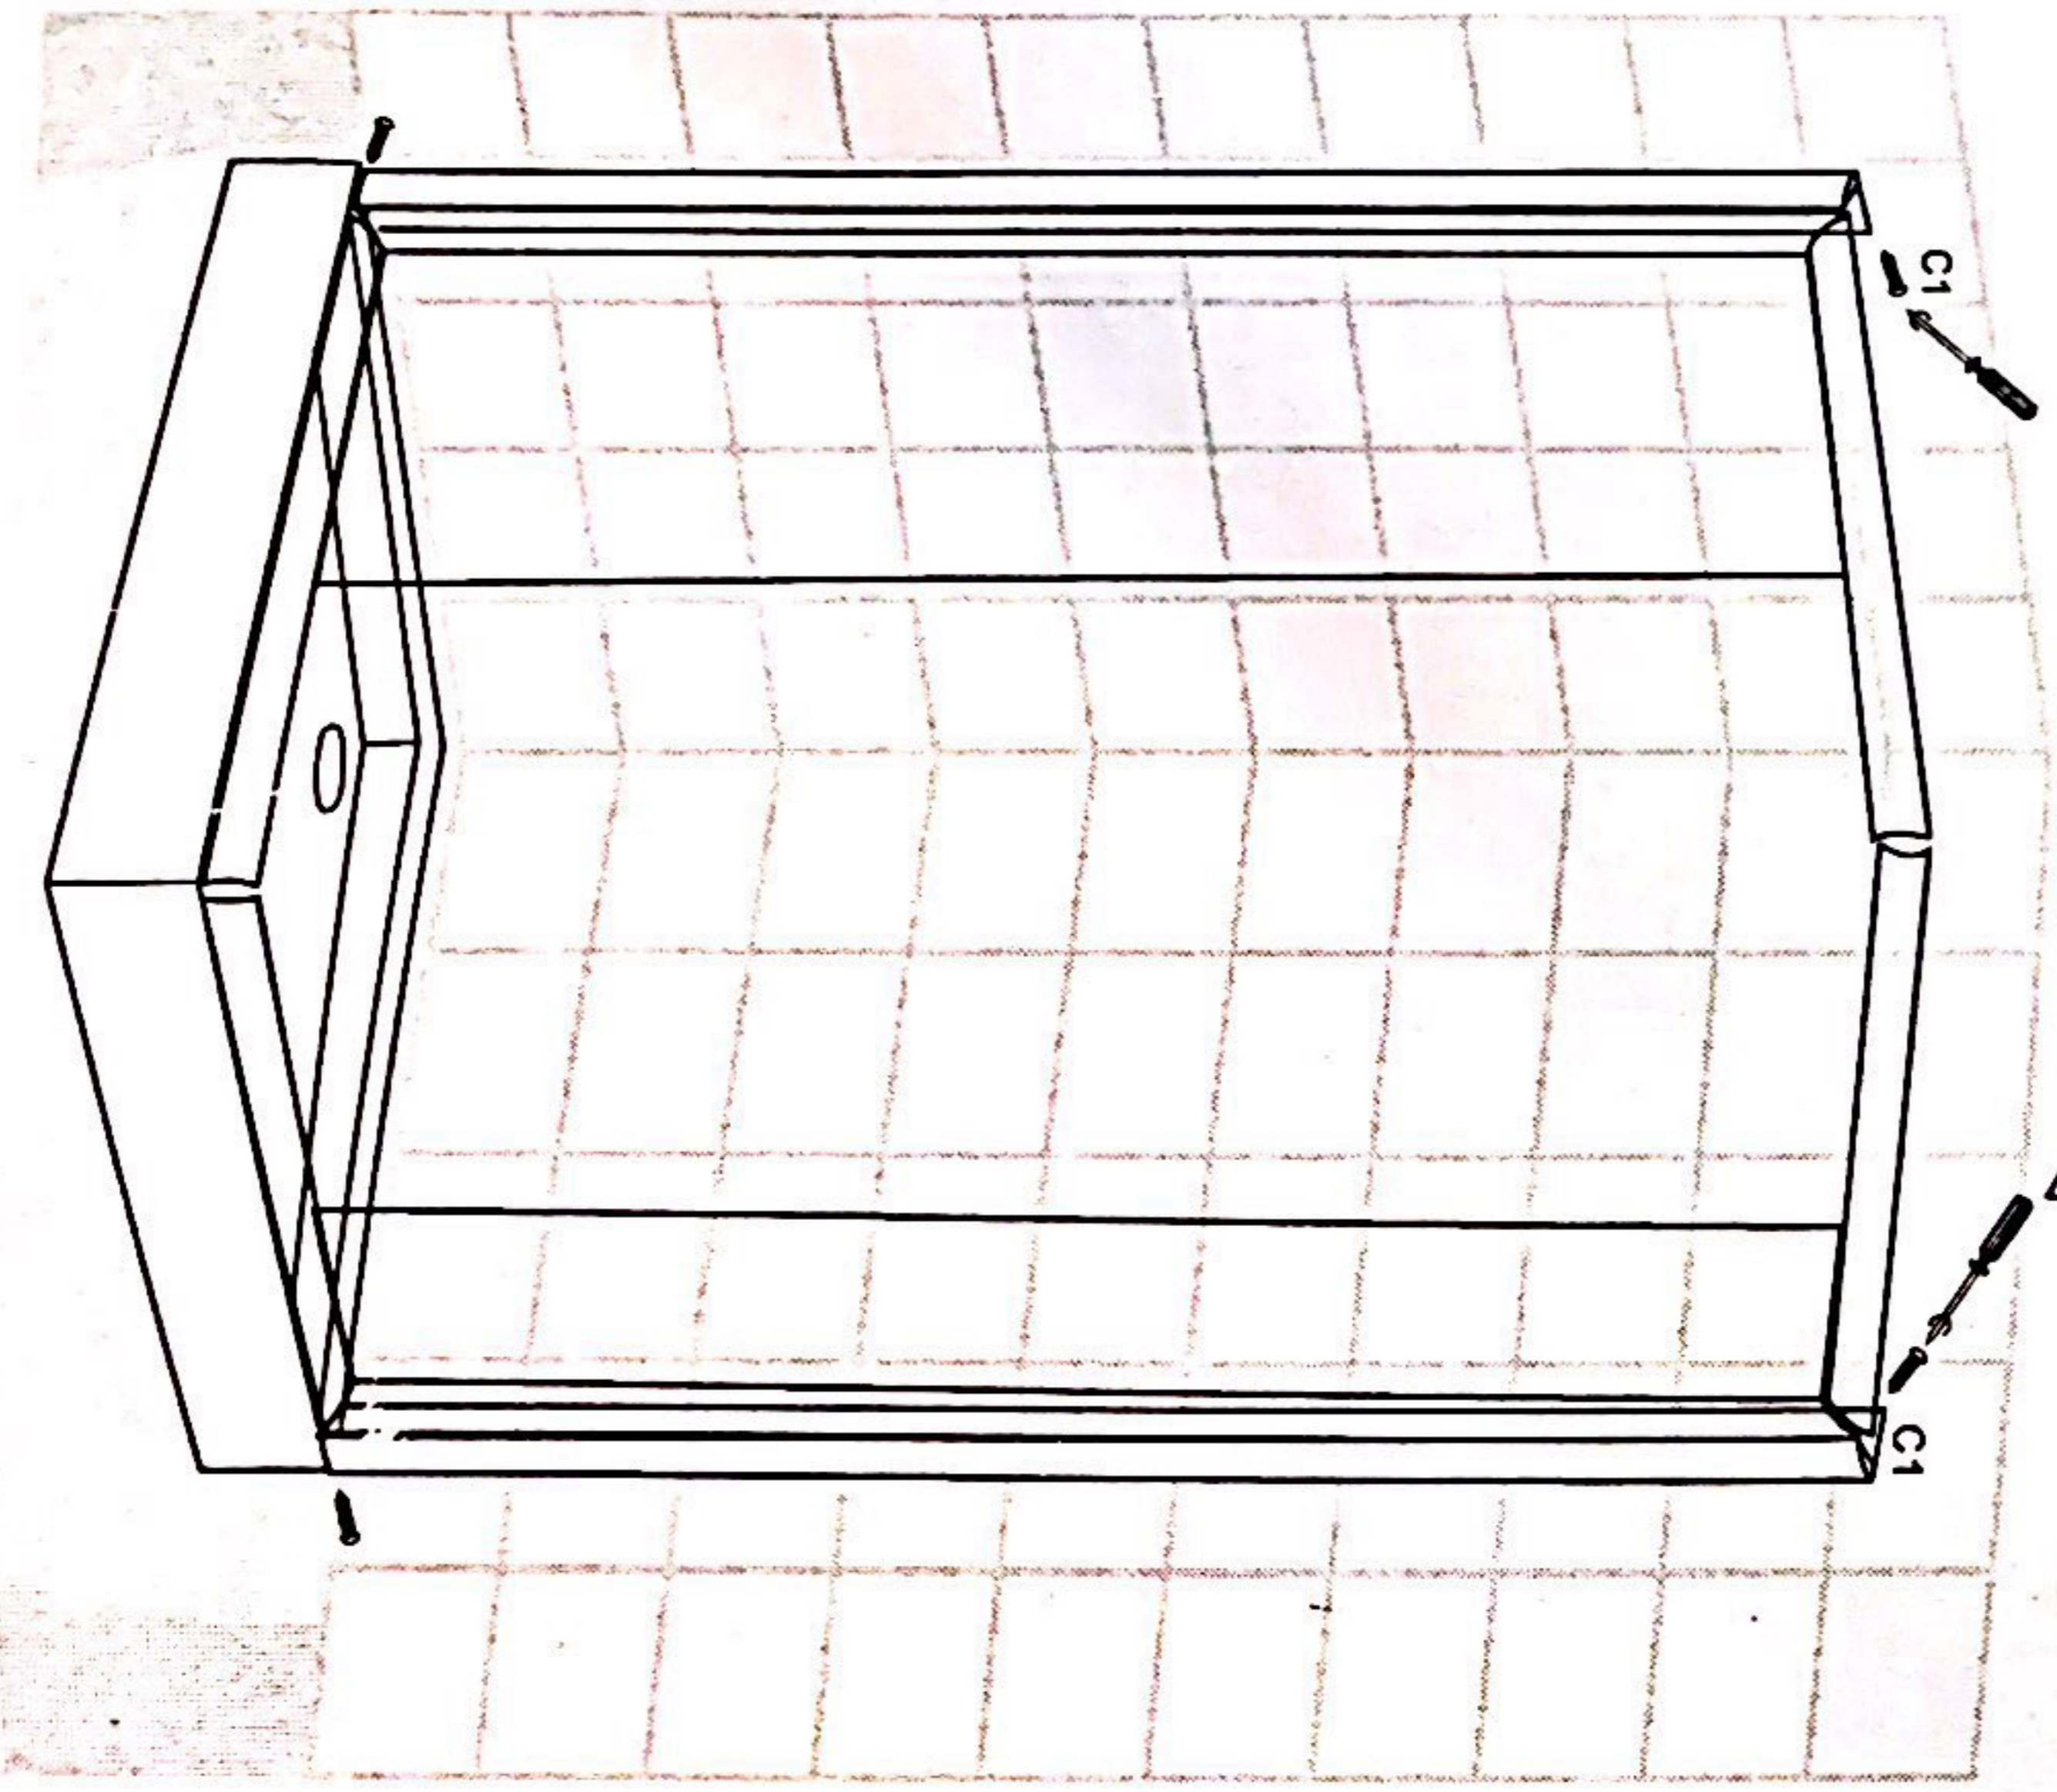

INSTRUCTION

ZGL-6008

NOTE: ALL THE FAN-STYLE SHOWER ENCLOSURE WE USE SAME INSTRUCTION BECAUSE THEY ARE SIMILAR FOR THE INSTALLMENT. WE WILL NOT CLARIFY ANY SMALL INSTALLMENT FOR THE DIFFERENT SHOWER ENCLOSURE.

1

2

3

4

9

10

7

8