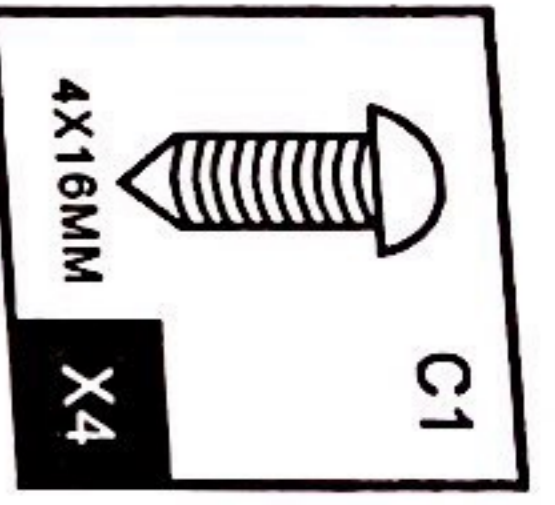

INSTRUCTION

ZGL-6008

NOTE: ALL THE FAN-STYLE SHOWER ENCLOSURE WE USE SAME INSTRUCTION BECAUSE THEY ARE SIMILAR FOR THE INSTALLMENT. WE WILL NOT CLARIFY ANY SMALL INSTALLMENT FOR THE DIFFERENT SHOWER ENCLOSURE.

1

2

3

4

9

10

7

8