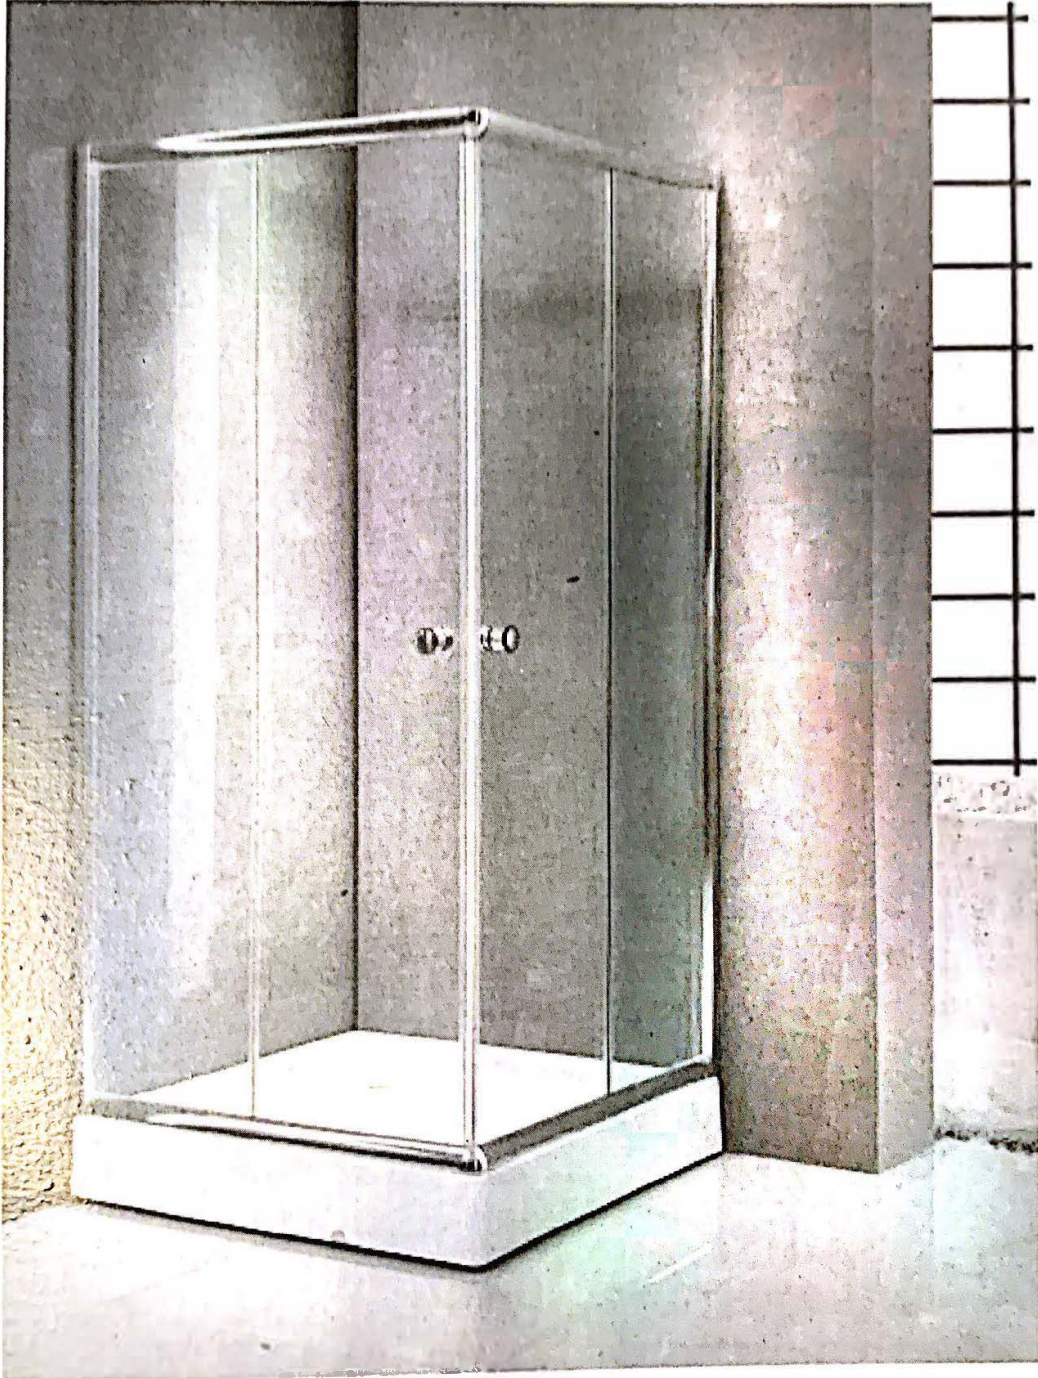

INSTRUCTION

ZGL-6008

NOTE: ALL THE FAN-STYLE SHOWER ENCLOSURE WE USE SAME INSTRUCTION BECAUSE THEY ARE SIMILAR FOR THE INSTALLMENT. WE WILL NOT CLARIFY ANY SMALL INSTALLMENT FOR THE DIFFERENT SHOWER ENCLOSURE.